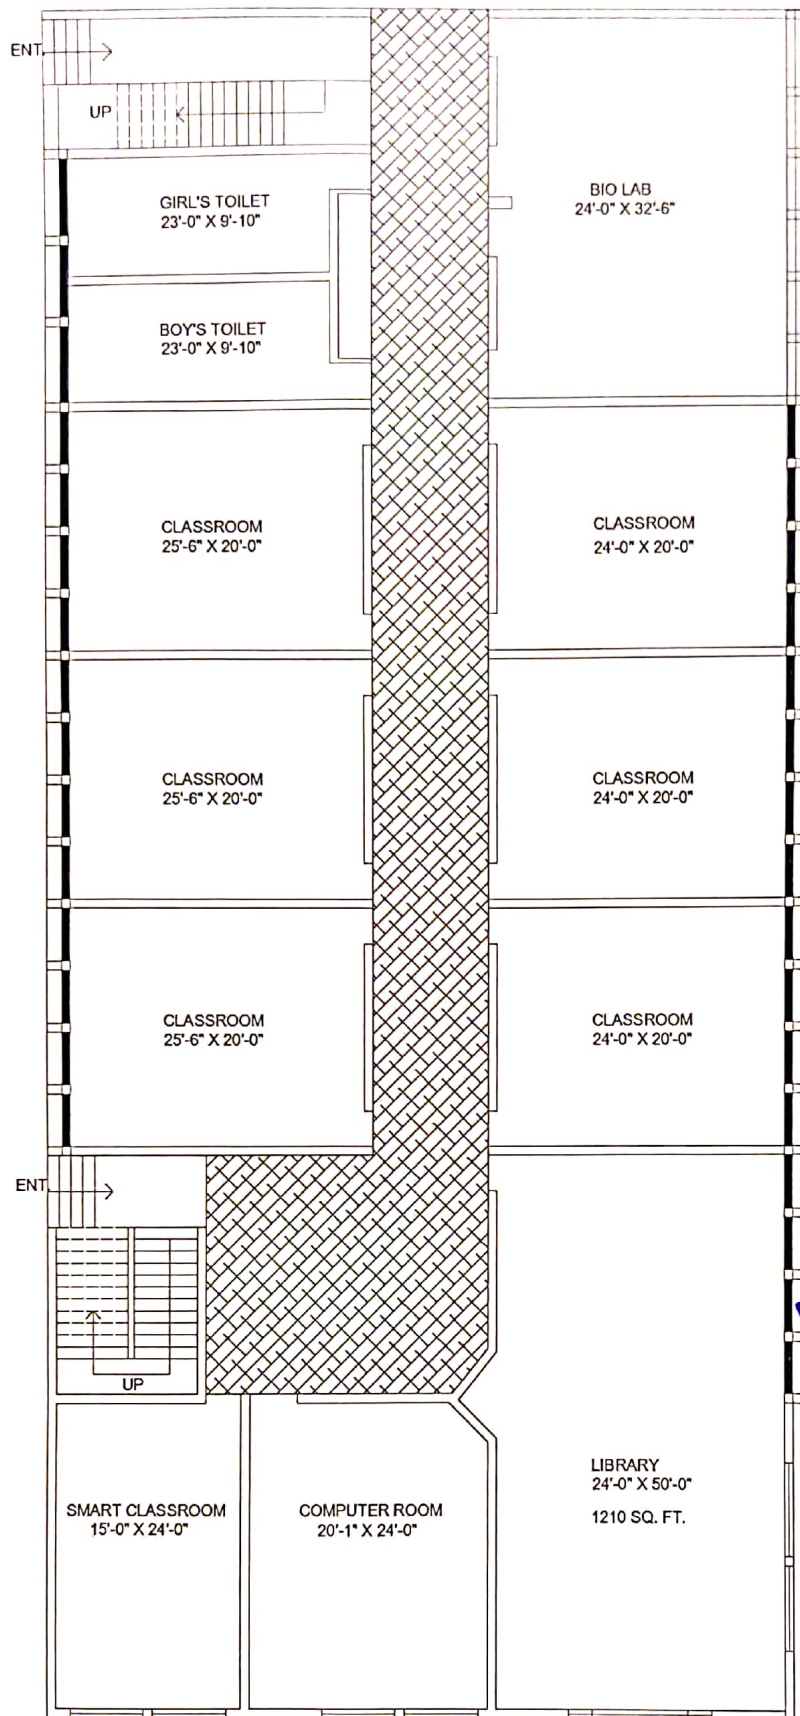

Cash
MITTAL ASSOCIATES
 ARCHITECTS ENGINEERS
 INTERIOR DESIGNERS
 ND-18, Pitam Pura, Delhi-110088
 Telephone No. 011-27216078

GROUND FLOOR PLAN

B.S.INTERNATIONAL SCHOOL,NEW DELHI
 ON PLOT NO. 26 DALIP VIHAR NEELOTHI EXT.
 BELONGING TO SHRI DALIP SINGH EDUCATIONAL
 AND WELFARE SOCIETY