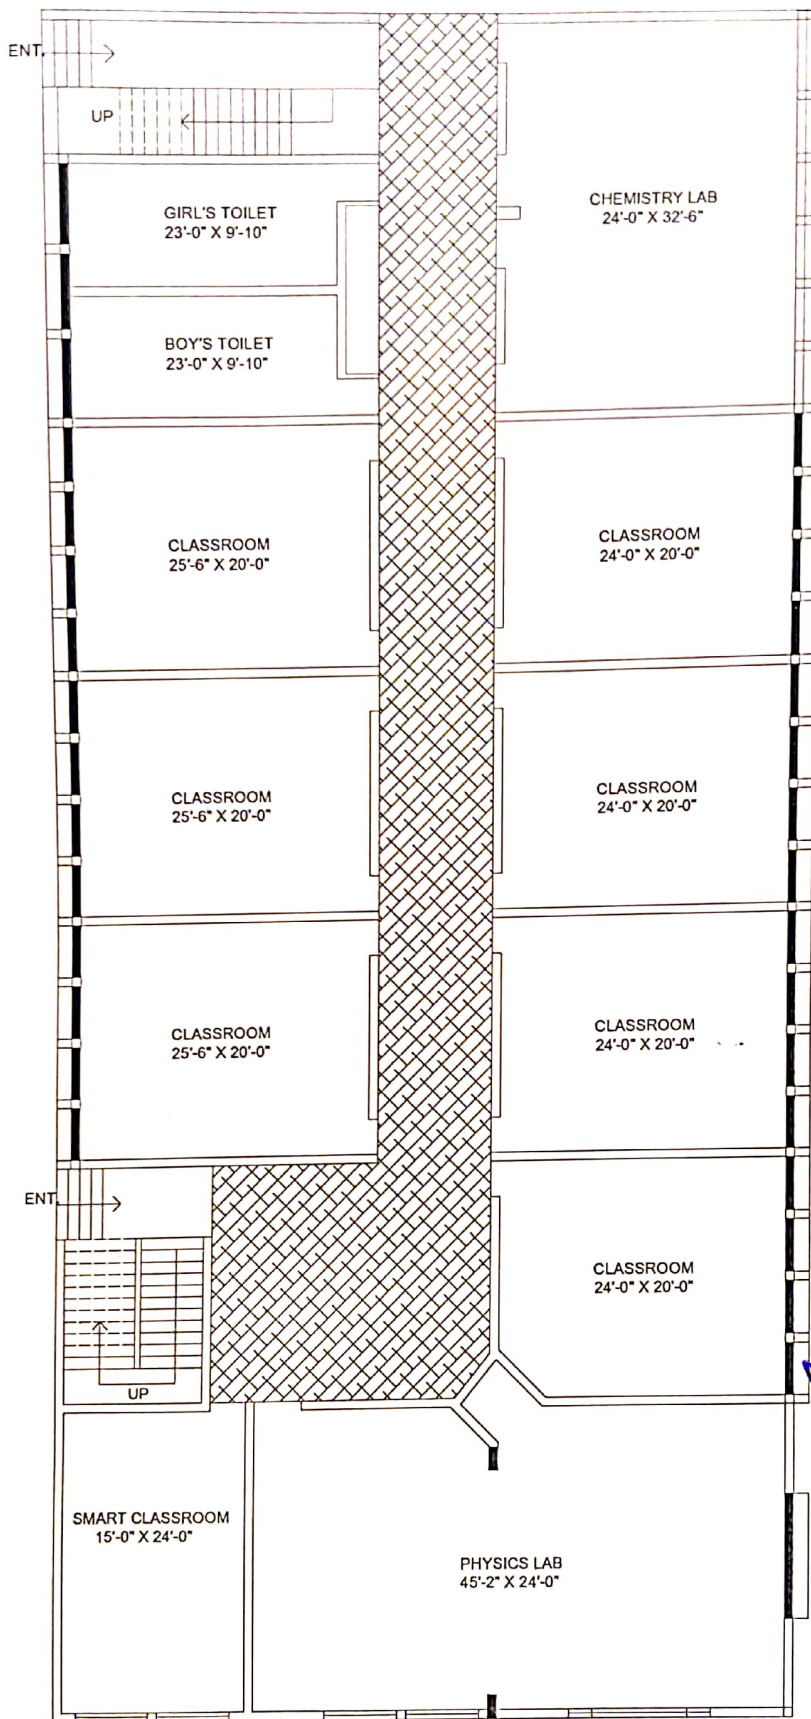

Cash
MITTAL ASSOCIATES
 ARCHITECTS ENGINEERS
 INTERIOR DESIGNERS
 ND-18, Pitam Pura, Delhi-110088
 Telephone No. 011-27216078

GROUND FLOOR PLAN

B.S.INTERNATIONAL SCHOOL,NEW DELHI
 ON PLOT NO. 26 DALIP VIHAR NEELOTHI EXT.
 BELONGING TO SHRI DALIP SINGH EDUCATIONAL
 AND WELFARE SOCIETY

MITTAL ASSOCIATES
 ARCHITECTS/ENGINEERS
 INTERIOR DESIGNERS
 Plot No. 19, Pitam Pura, Delhi-110086
 Telephone No. 011-26153700

FIRST FLOOR PLAN

B.S.INTERNATIONAL SCHOOL,NEW DELHI
 ON PLOT NO. 26 DALIP VIHAR NEELOTHI EXT.
 BELONGING TO SHRI DALIP SINGH EDUCATIONAL
 AND WELFARE SOCIETY